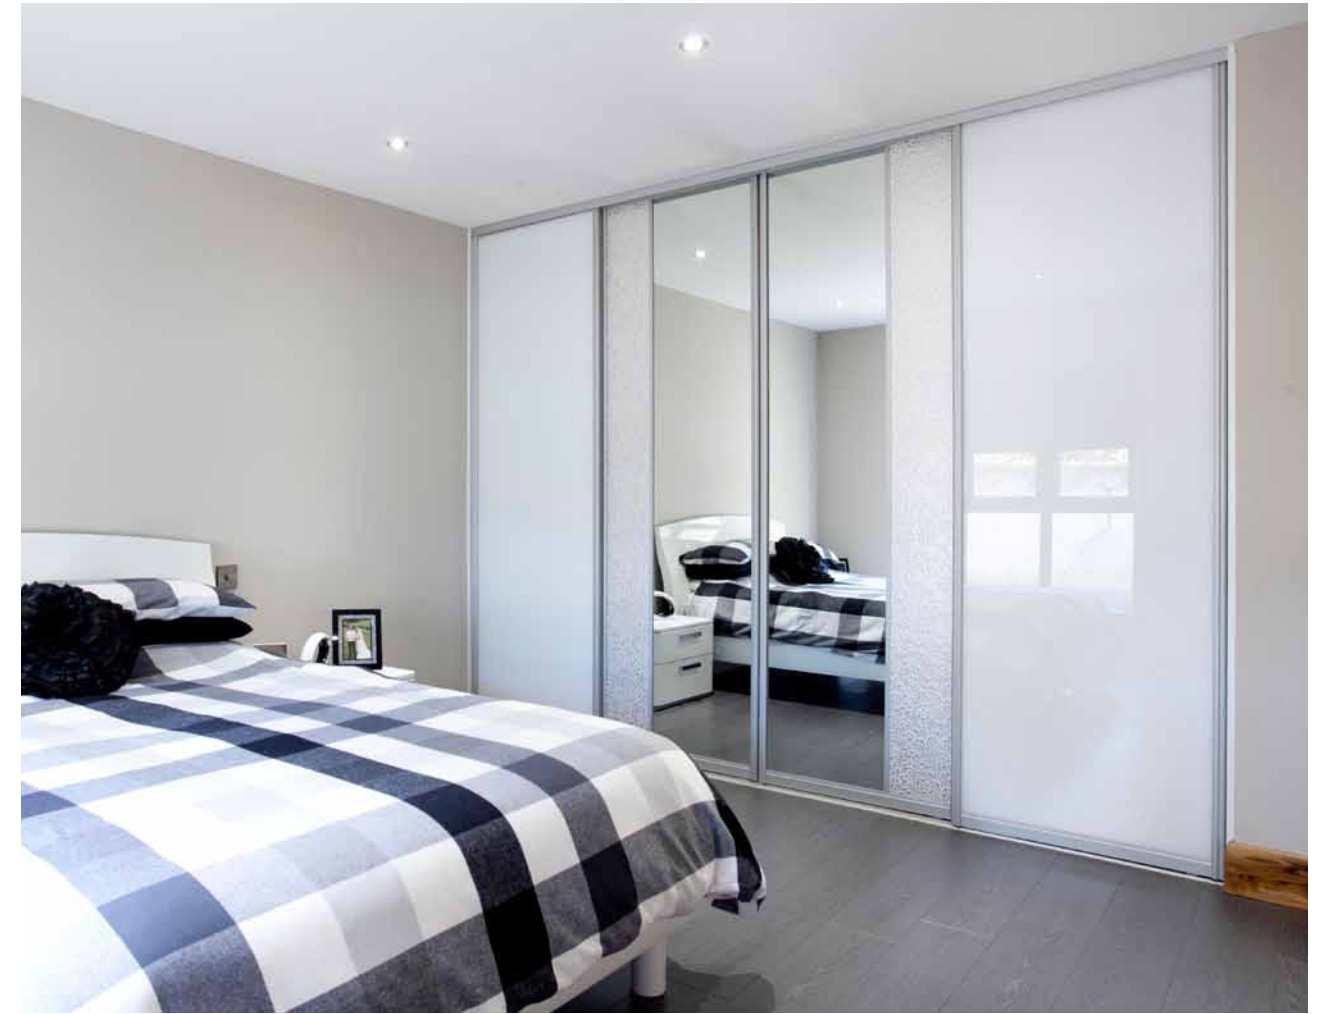

BESPOKE FURNITURE FOR YOUR ENTIRE HOME

At Johanna Montgomery Designs, we not only create beautiful classic and contemporary kitchens, but also bespoke furniture for the rest of the home. Applying the same standard of design, manufacture and installation as our kitchens, we create unique pieces to enhance any room in your home. Be it a dressing room with copious amounts of well designer storage,

or a media unit to house your audio visual equipment. With today's trend being an encompassing kitchen/living/dining space, we have found a demand for specially commissioned pieces to finish the room, continuing the design ethos of the kitchen throughout the open plan space. We not only create your dream kitchen, but help complete your dream home.